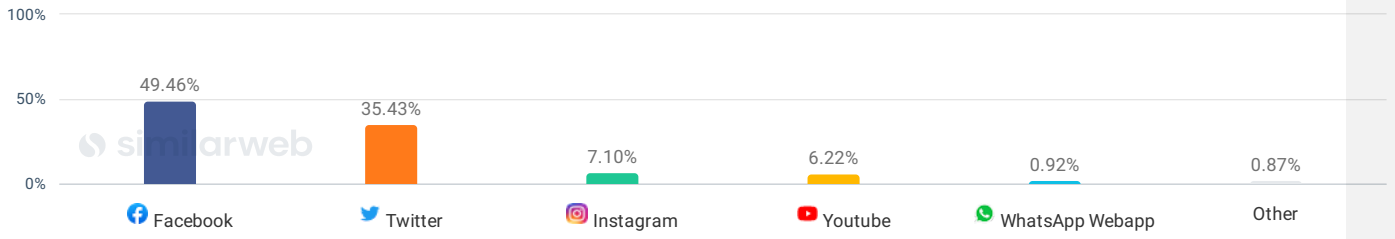

Social

Social makes up 1.24% of website traffic

Social traffic

Aug 2024 Worldwide Desktop

Display Advertising

Display ads makes up <1% of website traffic

Display ad network

Aug 2024 Worldwide Desktop

☒ Unidentified Network 100%

Top publishers

Aug 2024 Worldwide Desktop

No results
Try a different website, date range or country