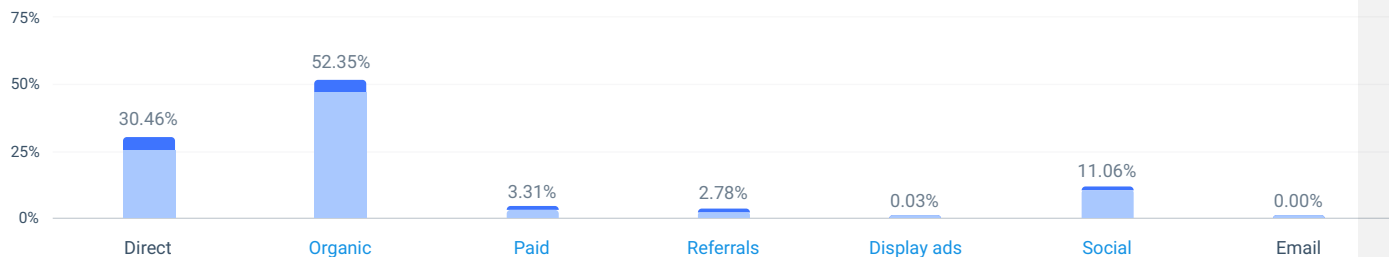

Marketing Channels

Channels overview

Jan 2025 Worldwide All traffic

Organic Search

Organic search makes up 49.49% of website traffic

Branded vs. non-branded

Jan 2025 Worldwide All traffic

Branded 66%
Non-Branded 34%

Top organic non-branded search terms

Jan 2025 Worldwide All traffic

Search Term	Percentage	Change
manaus	3.08%	↓ 4.81%
globoplay	2.85%	↓ 25.27%
gracyanne barbosa pelada	2.57%	-
amazonas	2.35%	↓ 26.86%
blog do holanda	1.82%	-